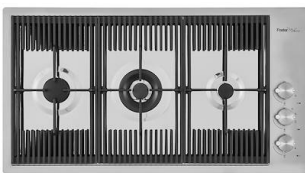

Triple recess - sliding accessories

The Foster Milano sink has an ingenious design that makes it simple to use a large set of optional accessories. On the topmost supporting step, the innovative Black grids slide, creating a large and practical surface to rinse food and crockery. The second step is meant to support and allow the sliding of a complete combination of accessories, which make some operations practical and safe: rinse, drain, slice, grate... everything can be done inside the sink. The third supporting step is on the bottom of the bowl. On this step one can rest the Black grids, making it possible to rinse foodstuffs without their coming in contact with the bottom of the sink, which may be dirty.

* only in combination with the accessory
A644 A01

**KIT RÂPES ET PLANCHE DE
DECOUPE HDPE**

A159 A01

* only in combination with the accessory
A644 A01

RECOMMENDED PAIRINGS

MILANO 3 BRULEURS
G680 F00

POLO
R525 A00