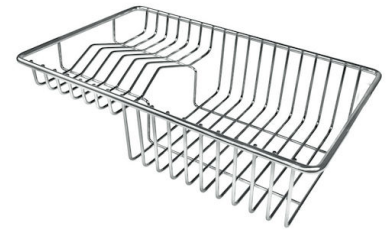

Drainer	No
Width	47 cm
Bowl dimension	430x374mm
Number of bowls	1 bowl
Waste fitting	Drain SPACE 3,5"

EQUIPMENT

1 x Black grid Milanello 8100 602

FEATURES

Diamond-shape bottom	The draining of water is an important feature in a sink, and it's always taken good care of in Foster products. In the bent-welded sinks, which would have a flat bottom, the proper draining is guaranteed by the elegant beveling, which helps the water flow.
High thickness	1mm thick steel. A significant thickness, which guarantees the maximum sturdiness and durability.
Space waste fitting	The elegant SPACE steel cap closes the drain and leaves no visible residues collected in the basket below. Space also has a small footprint and allows the optimal use of the under-sink compartment.
Save space system	Drain and siphon are designed to leave as much space as possible in the under-sink area, more and more useful today for theseparate waste collection systems.

Triple recess - sliding accessories

The Foster Milano sink has an ingenious design that makes it simple to use a large set of optional accessories. On the topmost supporting step, the innovative Black grids slide, creating a large and practical surface to rinse food and crockery. The second step is meant to support and allow the sliding of a complete combination of accessories, which make some operations practical and safe: rinse, drain, slice, grate... everything can be done inside the sink. The third supporting step is on the bottom of the bowl. On this step one can rest the Black grids, making it possible to rinse foodstuffs without their coming in contact with the bottom of the sink, which may be dirty.

A156 F00

GRILLE POR.ASSIETTES INOX
mm214x379

A100 C03

* only in combination with the accessory
A644 A01

GRILLE PORTE-ASSIETTES INOX
25x35

A100 A54

* only in combination with the accessory
A644 F04

**PLANCHE DE DECOUPE BOIS POUR
EVIERS RIVA**